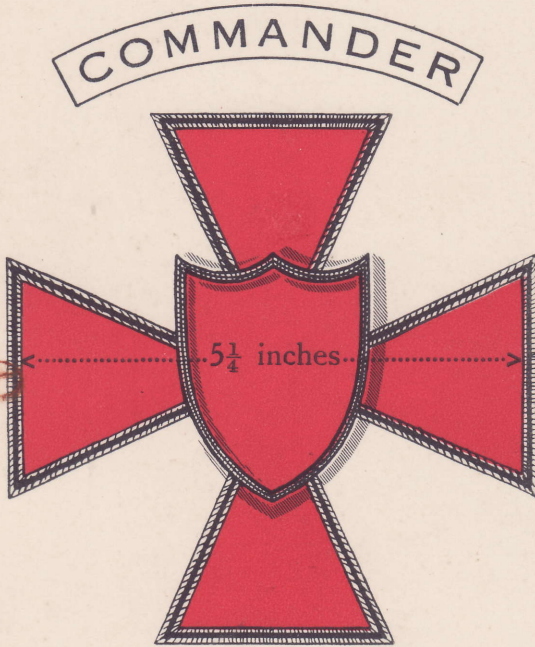

— BADGE —

PROVINCIAL PRIOR'S BODYGUARD.

In the Shield superimposed on the Red Cross, may be embroidered the Crest or Coat-of-Arms of the Province or of the Provincial Prior.

— BADGE —

PROVINCIAL PRIOR'S BODYGUARD.