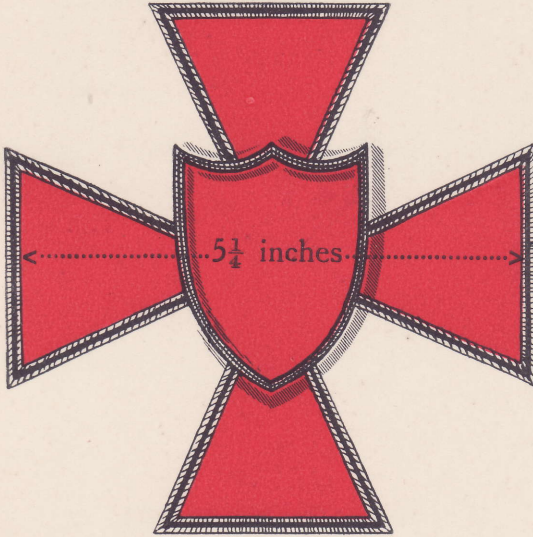

— BADGE —

PROVINCIAL PRIOR'S BODYGUARD.

In the Shield superimposed on the Red Cross, may be embroidered the Crest or Coat-of-Arms of the Province or of the Provincial Prior.

— BADGE —

PROVINCIAL PRIOR'S BODYGUARD.

In the Shield superimposed on the Red Cross, may be embroidered the Crest or Coat-of-Arms of the Province or of the Provincial Prior.

— BADGE —

PROVINCIAL PRIOR'S BODYGUARD.

In the Shield superimposed on the Red Cross, may be embroidered the Crest or Coat-of-Arms of the Province or of the Provincial Prior.