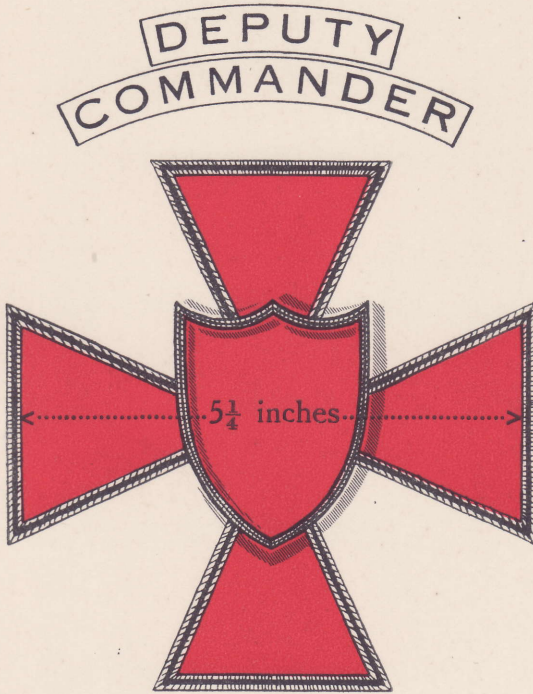

— BADGE —

PROVINCIAL PRIOR'S BODYGUARD.

In the Shield superimposed on the Red Cross, may be embroidered the Crest or Coat-of-Arms of the Province or of the Provincial Prior.